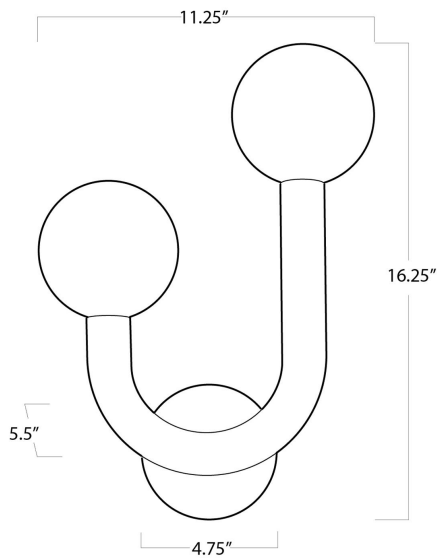

REGINA ANDREW

DETROIT

SPECIFICATION SHEET

Happy Sconce Left
15-1144L-NB

HEIGHT	16.25
WIDTH	11.25
DEPTH	5.5
SHADE DIMS	N/A
SHADE COLOR	N/A
BULB QTY	2
BULB TYPE	G9 LED
SOCKET	G 9
WATTAGE	5 Watt Max
WIRING TYPE	Hard Wire
BACKPLATE	4.75 x 4.75 x 1
JUNCTION BOX	N/A
MATERIAL	Steel
FINISH	Natural Brass
NOTES	N/A
FREIGHT ONLY	No