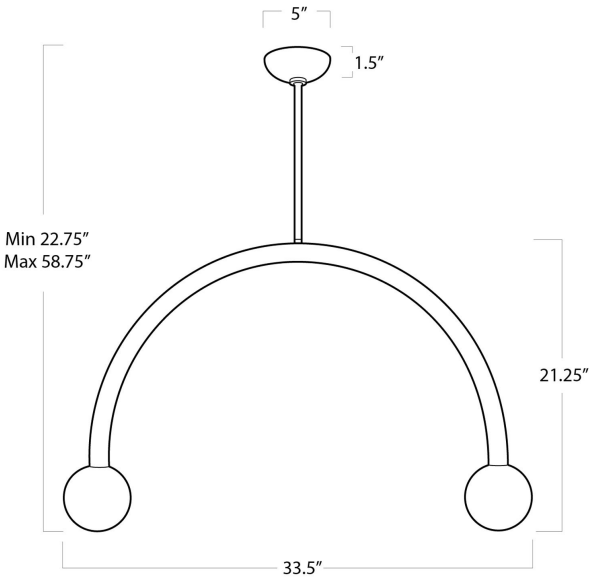

REGINA ANDREW

DETROIT

SPECIFICATION SHEET

Happy Pendant Large
16-1317NB

HEIGHT	22.75
WIDTH	33.5
DEPTH	5
SHADE DIMS	N/A
SHADE COLOR	N/A
BULB QTY	2
BULB TYPE	G9 LED
SOCKET	G 9
WATTAGE	5 Watt Max
WIRING TYPE	Hard Wire
MATERIAL	Steel
FINISH	Natural Brass
NOTES	N/A
FREIGHT ONLY	No