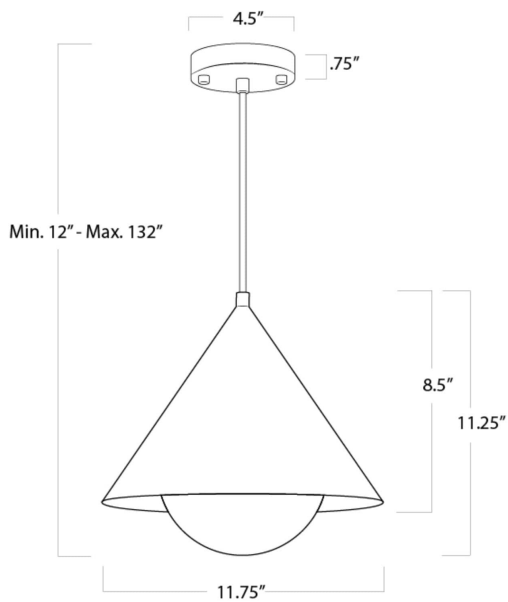

REGINA ANDREW

DETROIT

SPECIFICATION SHEET

Hilton Pendant
16-1306BBNB

HEIGHT	12
WIDTH	11.75
DEPTH	11.75
SHADE DIMS	N/A
SHADE COLOR	N/A
BULB QTY	1
BULB TYPE	A Type Medium Base (E26)
SOCKET	E26 Keyless
WATTAGE	60 Watt Max
WIRING TYPE	Hard Wire
MATERIAL	Iron
FINISH	Black
NOTES	10 ft of cord
FREIGHT ONLY	No