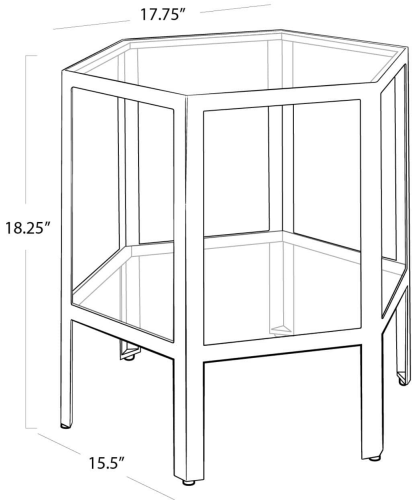

## SPECIFICATION SHEET

Quadrum Table Large (Gold)  
30-1135

<b>HEIGHT</b>	18.25
<b>WIDTH</b>	17.75
<b>DEPTH</b>	15.5
<b>MATERIAL</b>	Stainless Steel
<b>FINISH</b>	N/A
<b>NOTES</b>	N/A
<b>FREIGHT ONLY</b>	No