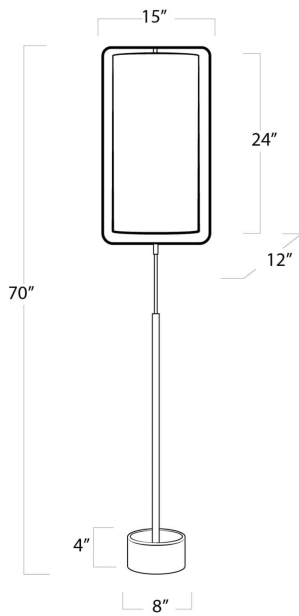

REGINA ANDREW

DETROIT

SPECIFICATION SHEET

Geo Rectangle Floor Lamp

HEIGHT	70
WIDTH	15
DEPTH	15
SHADE DIMS	12 x 12 x 24
SHADE COLOR	Natural Linen
BULB QTY	1
BULB TYPE	A Type Medium Base (E26)
SOCKET	E26 Keyless. Switch on Cord
WATTAGE	100 Watt Max
WIRING TYPE	Standard
MATERIAL	Steel
FINISH	Oil Rubbed Bronze
NOTES	8 ft of cord
FREIGHT ONLY	No