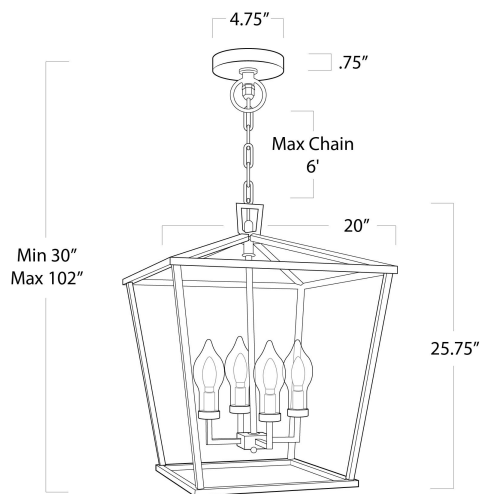

REGINA ANDREW

DETROIT

SPECIFICATION SHEET

Hampton Outdoor Lantern 17-1016

HEIGHT	30
WIDTH	20
DEPTH	20
SHADE DIMS	N/A
SHADE COLOR	N/A
BULB QTY	4
BULB TYPE	B Type Candelabra Base (E12)
SOCKET	E12 Candelabra
WATTAGE	40 Watt Max
WIRING TYPE	Hard Wire
MATERIAL	Iron
FINISH	N/A
NOTES	UL Wet Rated
FREIGHT ONLY	No