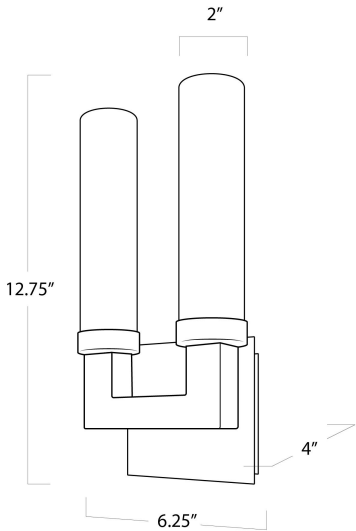

REGINA ANDREW

DETROIT

SPECIFICATION SHEET

Montecito Outdoor Sconce Double

HEIGHT	12.75
WIDTH	6.25
DEPTH	4
SHADE DIMS	N/A
SHADE COLOR	N/A
BULB QTY	2
BULB TYPE	B Type Candelabra Base (E12)
SOCKET	E12 Candelabra
WATTAGE	40 Watt Max
WIRING TYPE	Hard Wire
BACKPLATE	5.25 x 5.25 x 1
JUNCTION BOX	N/A
MATERIAL	Iron
FINISH	N/A
NOTES	UL Wet Rated
FREIGHT ONLY	No