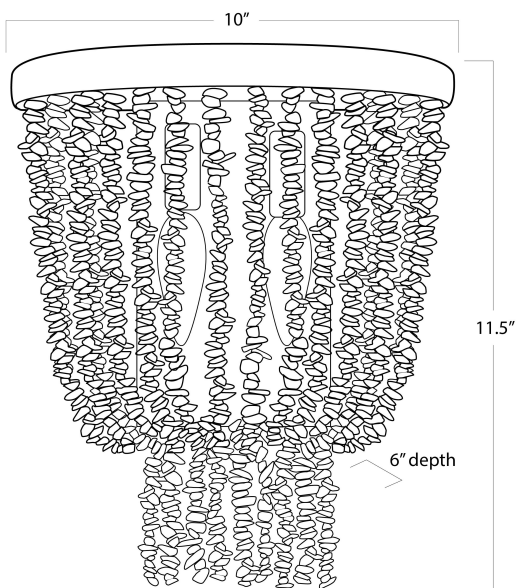

REGINA ANDREW

DETROIT

SPECIFICATION SHEET

Milos Sconce (Aquamarine)
15-1162AQ

HEIGHT	11.5
WIDTH	10
DEPTH	6
SHADE DIMS	N/A
SHADE COLOR	N/A
BULB QTY	2
BULB TYPE	B Type Candelabra Base (E12)
SOCKET	E12 Candelabra
WATTAGE	60 Watt Max
WIRING TYPE	Hard Wire
BACKPLATE	4.25 x .5 x 8.5
JUNCTION BOX	4.25 in from top, 7.25 in from bottom, 5 in from side
MATERIAL	Natural Material
FINISH	N/A
NOTES	N/A
FREIGHT ONLY	No