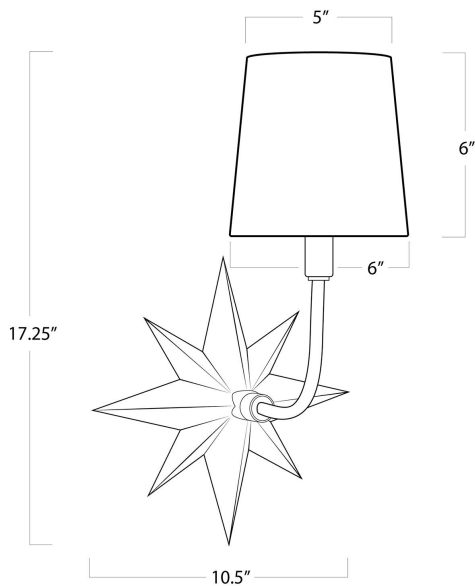

REGINA ANDREW

DETROIT

SPECIFICATION SHEET

Etoile Sconce (Natural Brass)

HEIGHT	17.25
WIDTH	9.5
DEPTH	10.5
SHADE DIMS	5 x 6 x 6
SHADE COLOR	Natural Brass
BULB QTY	1
BULB TYPE	B Type Candelabra Base (E12)
SOCKET	E12 Candelabra
WATTAGE	40 Watt Max
WIRING TYPE	Hard Wire
BACKPLATE	10.5 x 10.5 x 2
JUNCTION BOX	N/A
MATERIAL	Steel
FINISH	N/A
NOTES	N/A
FREIGHT ONLY	No