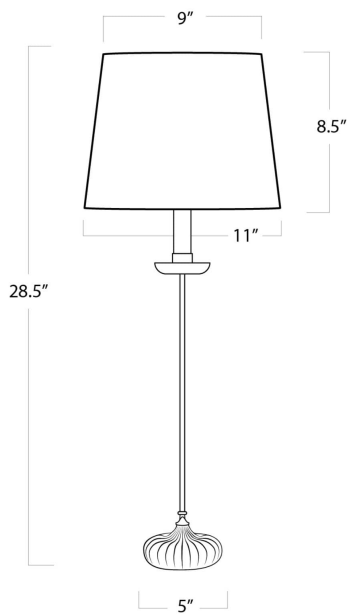

REGINA ANDREW

DETROIT

SPECIFICATION SHEET

Clove Stem Buffet Table Lamp With Black Shade

HEIGHT	28.5
WIDTH	11
DEPTH	11
SHADE DIMS	9 x 11 x 8.5
SHADE COLOR	Black
BULB QTY	1
BULB TYPE	A Type Medium Base (E26)
SOCKET	E26 On/Off Push-Through
WATTAGE	60 Watt Max
WIRING TYPE	Standard
MATERIAL	Cast Iron
FINISH	N/A
NOTES	6 ft of cord
FREIGHT ONLY	No