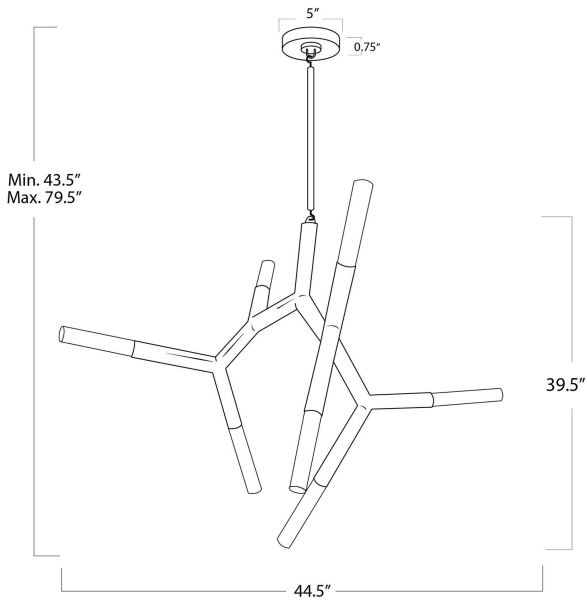

REGINA ANDREW

DETROIT

SPECIFICATION SHEET

Traveler Chandelier 16-1352NB

HEIGHT	43.5
WIDTH	44.5
DEPTH	45
SHADE DIMS	N/A
SHADE COLOR	N/A
BULB QTY	7
BULB TYPE	GU10/MR11
SOCKET	GU10 Socket
WATTAGE	4 Watt Max
WIRING TYPE	Hard Wire
MATERIAL	Steel
FINISH	Natural Brass
NOTES	N/A
FREIGHT ONLY	No