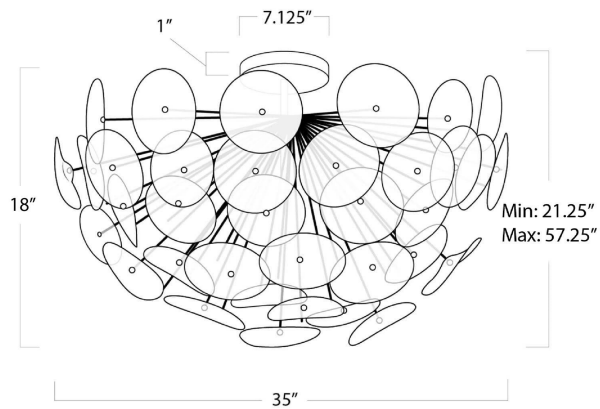

REGINA ANDREW

DETROIT

SPECIFICATION SHEET

Poppy Glass Semi Flush Mount (White)

HEIGHT	21.25
WIDTH	35
DEPTH	35
SHADE DIMS	N/A
SHADE COLOR	N/A
BULB QTY	5
BULB TYPE	B Type Candelabra Base (E12)
SOCKET	E12 Candelabra
WATTAGE	60 Watt Max
WIRING TYPE	Hard Wire
MATERIAL	Glass
FINISH	N/A
NOTES	Full Assembly Required
FREIGHT ONLY	No