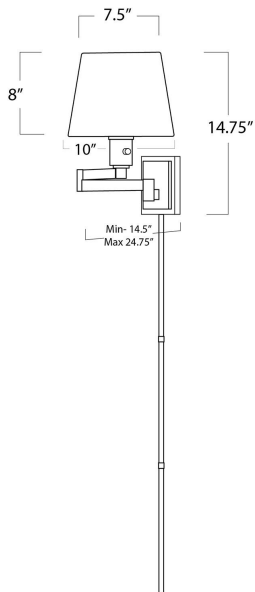

REGINA ANDREW

DETROIT

SPECIFICATION SHEET

Virtue Sconce (Natural Brass)

HEIGHT	14.75
WIDTH	10
DEPTH	24.75
SHADE DIMS	7.5 x 10 x 8
SHADE COLOR	Natural Linen
BULB QTY	1
BULB TYPE	A Type Medium Base (E26)
SOCKET	E26 Cast Dimmer
WATTAGE	60 Watt Max
WIRING TYPE	Hard Wire or Pinup
BACKPLATE	4.25 x 6 x .75
JUNCTION BOX	N/A
MATERIAL	Steel
FINISH	N/A
NOTES	N/A
FREIGHT ONLY	No