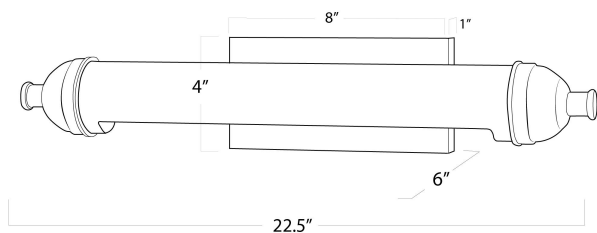

REGINA ANDREW

DETROIT

SPECIFICATION SHEET

Devon Picture Light Large (Natural Brass)

HEIGHT	4
WIDTH	22.5
DEPTH	5
SHADE DIMS	N/A
SHADE COLOR	N/A
BULB QTY	2
BULB TYPE	T Type Medium Base (E26)
SOCKET	E26 Keyless. Switch on Cord
WATTAGE	25 Watt Max
WIRING TYPE	Hard Wire or Pinup
BACKPLATE	8 x 4 x 1
JUNCTION BOX	2 in from top, 2 in from bottom, 11.25 in from side
MATERIAL	Steel
FINISH	N/A
NOTES	N/A
FREIGHT ONLY	No