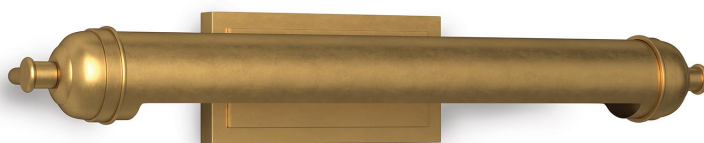

REGINA ANDREW

DETROIT

SPECIFICATION SHEET

Devon Picture Light Large (Natural Brass)

HEIGHT	4
WIDTH	22.5
DEPTH	5
SHADE DIMS	N/A
SHADE COLOR	N/A
BULB QTY	2
BULB TYPE	T Type Medium Base (E26)
SOCKET	E26 Keyless. Switch on Cord
WATTAGE	25 Watt Max
WIRING TYPE	Hard Wire or Pinup
BACKPLATE	8 x 4 x 1
JUNCTION BOX	2 in from top, 2 in from bottom, 11.25 in from side
MATERIAL	Steel
FINISH	N/A
NOTES	N/A
FREIGHT ONLY	No