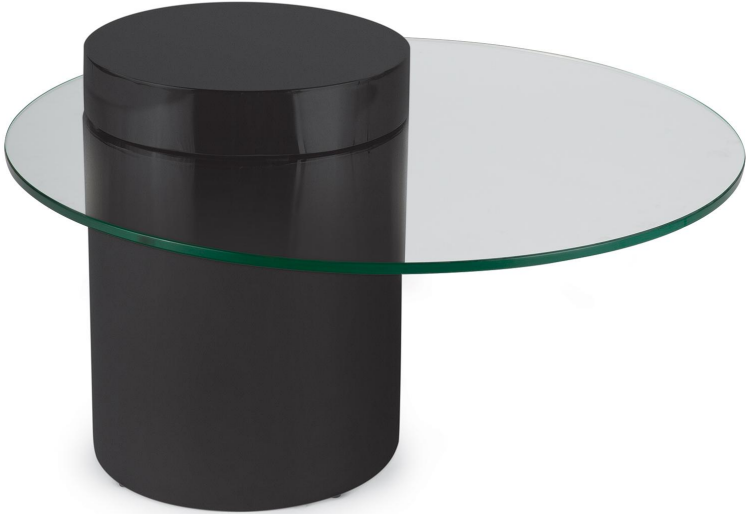

# REGINA ANDREW

DETROIT

## SPECIFICATION SHEET

---

Odette Coffee Table (Black) - 2 cartons  
30-1092BLK

<b>HEIGHT</b>	18
<b>WIDTH</b>	35.5
<b>DEPTH</b>	35.5
<b>MATERIAL</b>	Stainless Steel
<b>FINISH</b>	Black
<b>NOTES</b>	N/A
<b>FREIGHT ONLY</b>	Yes