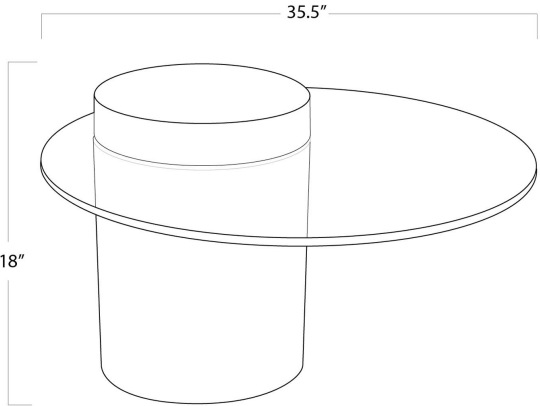

## SPECIFICATION SHEET

---

Odette Coffee Table (Black) - 2 cartons  
30-1092BLK

<b>HEIGHT</b>	18
<b>WIDTH</b>	35.5
<b>DEPTH</b>	35.5
<b>MATERIAL</b>	Stainless Steel
<b>FINISH</b>	Black
<b>NOTES</b>	N/A
<b>FREIGHT ONLY</b>	Yes