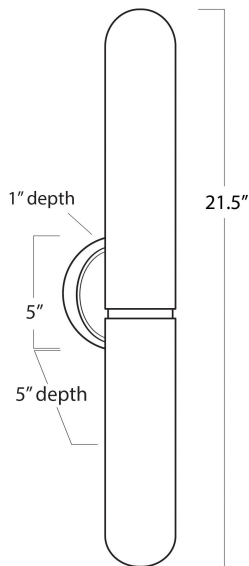

REGINA ANDREW

DETROIT

SPECIFICATION SHEET

Salon Sconce Large
15-1188ORB

HEIGHT	21.5
WIDTH	5
DEPTH	5
SHADE DIMS	N/A
SHADE COLOR	N/A
BULB QTY	3
BULB TYPE	G9 LED
SOCKET	G 9
WATTAGE	3.5 Watt Max
WIRING TYPE	Hard Wire
BACKPLATE	5 x 5 x 1
JUNCTION BOX	12.625 in from top, 8.875 in from bottom, 2.5 in from side
MATERIAL	Alabaster
FINISH	Oil Rubbed Bronze
NOTES	N/A
FREIGHT ONLY	No