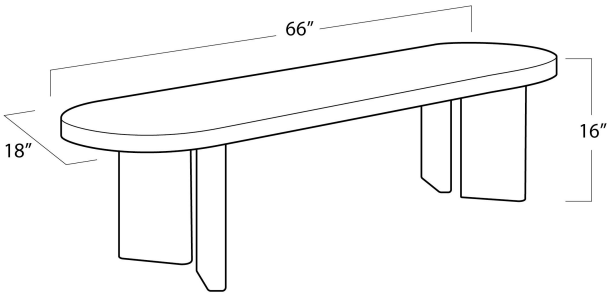

REGINA ANDREW

DETROIT

SPECIFICATION SHEET

LFD - Fraya Elliptical Cocktail Table
30-1176

HEIGHT	16
WIDTH	66
DEPTH	18
MATERIAL	Oak Wood
FINISH	Natural
NOTES	N/A
FREIGHT ONLY	Yes