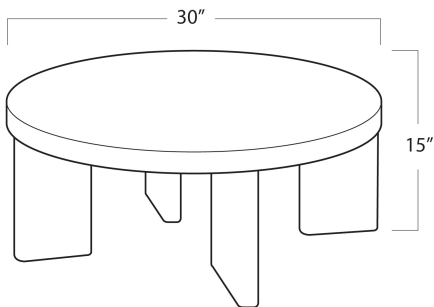

REGINA ANDREW

DETROIT

SPECIFICATION SHEET

LFD - Fraya Round Cocktail Table (Small)
30-1177

HEIGHT	15
WIDTH	30
DEPTH	30
MATERIAL	Oak Wood
FINISH	Natural
NOTES	N/A
FREIGHT ONLY	Yes