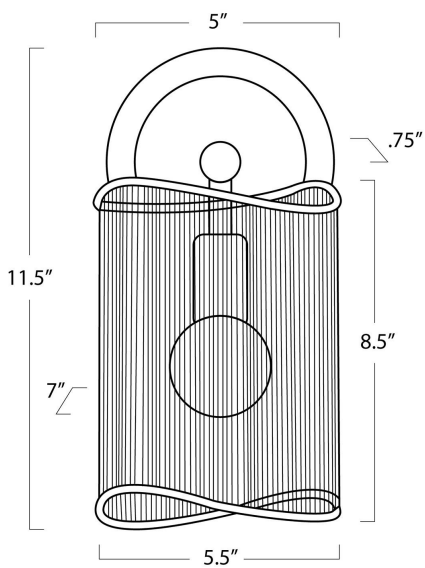

REGINA ANDREW

DETROIT

SPECIFICATION SHEET

Nimes Sconce
15-1223BLK

HEIGHT	11.5
WIDTH	5.5
DEPTH	7
SHADE DIMS	N/A
SHADE COLOR	N/A
BULB QTY	1
BULB TYPE	G Type Candelabra Base (E12)
SOCKET	E12 Candelabra
WATTAGE	40 Watt Max
WIRING TYPE	Hard Wire
BACKPLATE	5 dia x .75
JUNCTION BOX	2.5 in from top, 8.5 in from bottom, 2.75 from side
MATERIAL	Rattan
FINISH	Black
NOTES	N/A
FREIGHT ONLY	No