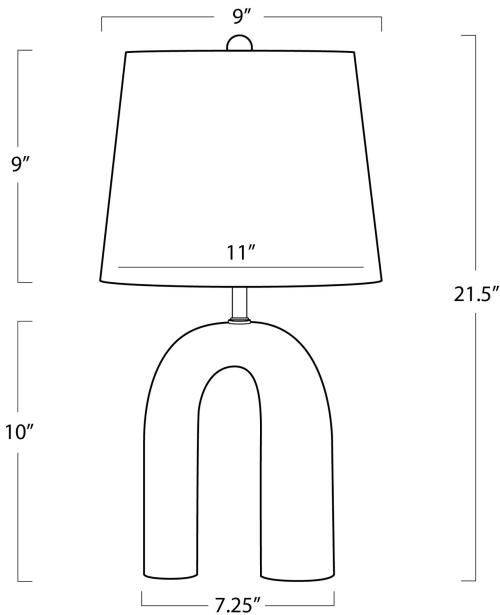

REGINA ANDREW

DETROIT

SPECIFICATION SHEET

Slinkly Marble Table Lamp 13-1629

HEIGHT	21.5
WIDTH	11
DEPTH	11
SHADE DIMS	9 x 11 x 9
SHADE COLOR	Natural Linen
BULB QTY	1
BULB TYPE	A Type Medium Base (E26)
SOCKET	E26 3-Way Cast Turn Knob
WATTAGE	3-Way 150 Watt Max
WIRING TYPE	Standard
MATERIAL	Marble
FINISH	White
NOTES	8 ft of cord.
FREIGHT ONLY	No