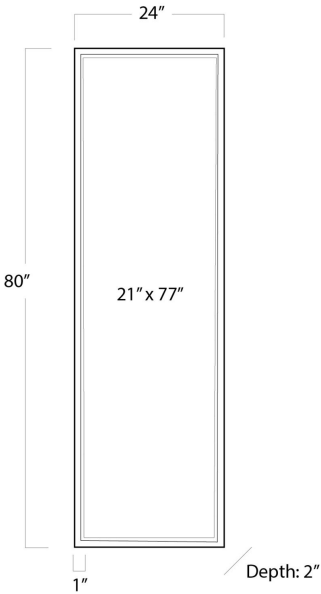

REGINA ANDREW

DETROIT

SPECIFICATION SHEET

Dressing Room Mirror (Steel)
21-1048STL

HEIGHT	80
WIDTH	24
DEPTH	2
INNER MIRROR DIM	21 W x 77 H
FRAME WIDTH	1
NOTES	Mirror can only be displayed vertical
FREIGHT ONLY	Yes