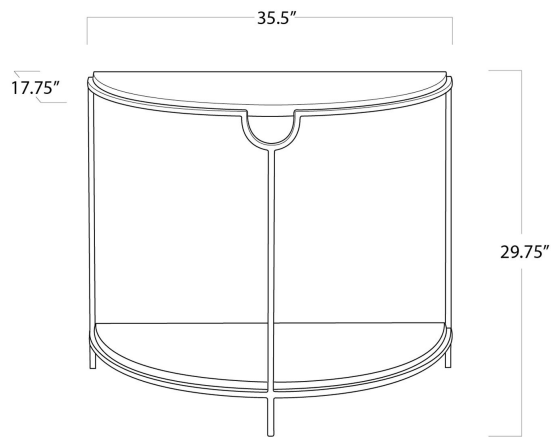

## SPECIFICATION SHEET

Vogue Shagreen Demilune Console (Ivory Grey and Brass)  
30-1038IV

<b>HEIGHT</b>	29.75
<b>WIDTH</b>	35.5
<b>DEPTH</b>	17.75
<b>MATERIAL</b>	Resin
<b>FINISH</b>	N/A
<b>NOTES</b>	N/A
<b>FREIGHT ONLY</b>	Yes