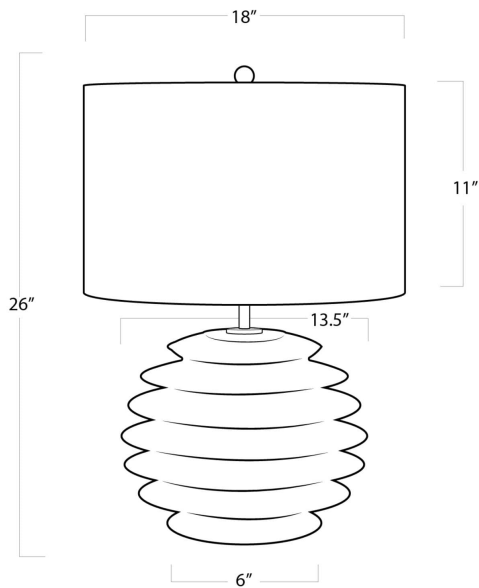

REGINA ANDREW

DETROIT

SPECIFICATION SHEET

Accordion Table Lamp Round (Ebony)

HEIGHT	26
WIDTH	18
DEPTH	18
SHADE DIMS	18 x 18 x 11
SHADE COLOR	Natural Linen
BULB QTY	1
BULB TYPE	A Type Medium Base (E26)
SOCKET	E26 3-Way Cast Turn Knob
WATTAGE	3-Way 150 Watt Max
WIRING TYPE	Standard
MATERIAL	Birch Wood
FINISH	N/A
NOTES	8 ft of cord
FREIGHT ONLY	No