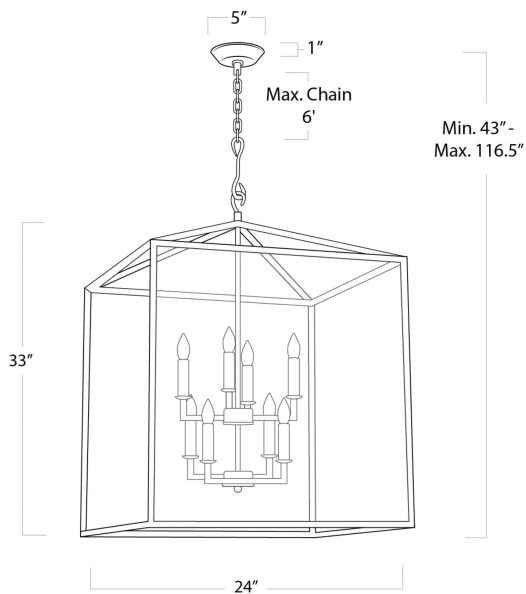

REGINA ANDREW

DETROIT

SPECIFICATION SHEET

Cape Lantern (Blackened Iron)

16-1132BI

HEIGHT	43
WIDTH	24
DEPTH	24
SHADE DIMS	N/A
SHADE COLOR	N/A
BULB QTY	8
BULB TYPE	B Type Candelabra Base (E12)
SOCKET	E12 Candelabra
WATTAGE	40 Watt Max
WIRING TYPE	Hard Wire
MATERIAL	Iron
FINISH	Blackened Iron
NOTES	10 ft of cord and 6 ft of chain
FREIGHT ONLY	No