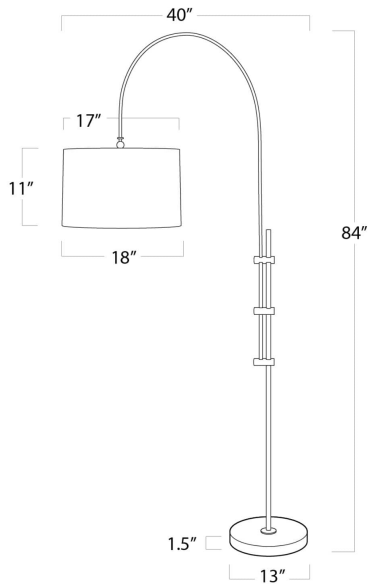

# REGINA ANDREW

DETROIT

SPECIFICATION SHEET

---

Arc Floor Lamp With Fabric Shade (Natural Brass)  
14-1004NB

<b>HEIGHT</b>	84
<b>WIDTH</b>	18
<b>DEPTH</b>	40
<b>S H A D E DIMS</b>	17 x 18 x 11
<b>S H A D E COLOR</b>	Natural Linen
<b>BULB QTY</b>	1
<b>BULB TYPE</b>	A Type Medium Base (E26)
<b>SOCKET</b>	E26 Keyless
<b>WATTAGE</b>	100 Watt Max
<b>W I R I N G TYPE</b>	Standard
<b>MATERIAL</b>	Steel
<b>FINISH</b>	Natural Brass
<b>NOTES</b>	8 ft of cord. The Hi/Lo switch is not compatible with LED bulbs. If using an LED bulb, the lamp can only operate on Hi setting.
<b>FREIGHT ONLY</b>	No

**R/A**