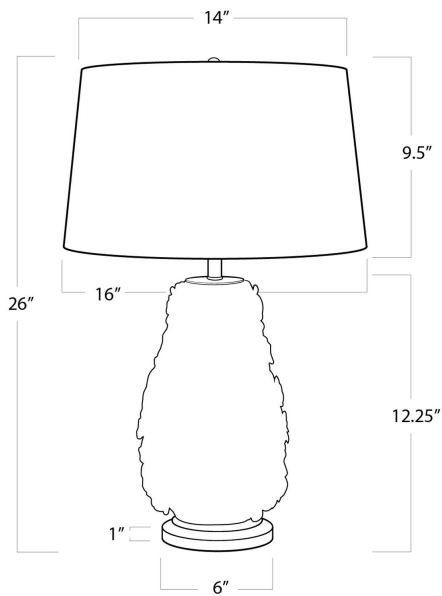

REGINA ANDREW

DETROIT

SPECIFICATION SHEET

Alice Porcelain Flower Table Lamp 13-1257

HEIGHT	26
WIDTH	16
DEPTH	16
SHADE DIMS	14 x 16 x 9.5
SHADE COLOR	Natural Linen
BULB QTY	1
BULB TYPE	A Type Medium Base (E26)
SOCKET	E26 3-Way Cast Turn Knob
WATTAGE	3-Way 150 Watt Max
WIRING TYPE	Standard
MATERIAL	Ceramic
FINISH	White
NOTES	8 ft of cord
FREIGHT ONLY	No