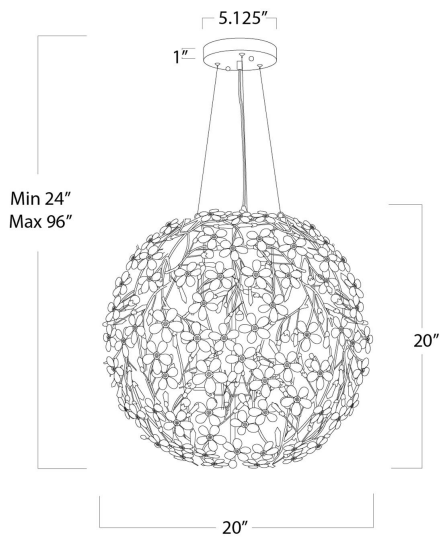

### Cheshire Chandelier Small (Oil Rubbed Bronze) 16-1184ORB

<b>HEIGHT</b>	24
<b>WIDTH</b>	20
<b>DEPTH</b>	20
<b>SHADE DIMS</b>	N/A
<b>SHADE COLOR</b>	N/A
<b>BULB QTY</b>	6
<b>BULB TYPE</b>	B Type Candelabra Base (E12)
<b>SOCKET</b>	E12 Candelabra
<b>WATTAGE</b>	60 Watt Max
<b>WIRING TYPE</b>	Hard Wire
<b>MATERIAL</b>	Crystal
<b>FINISH</b>	Oil Rubbed Bronze
<b>NOTES</b>	10 ft of cord and 6 ft of chain
<b>FREIGHT ONLY</b>	No