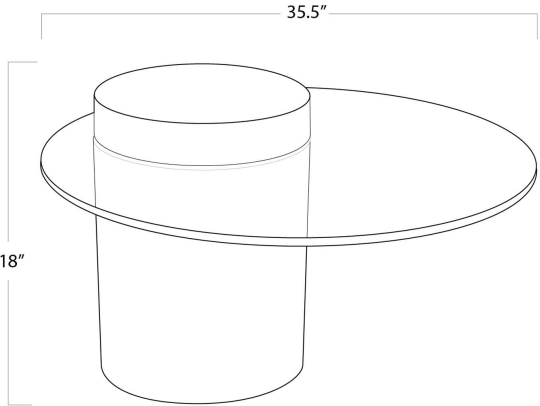

REGINA ANDREW

DETROIT

SPECIFICATION SHEET

Odette Coffee Table - 2 cartons
30-1092

HEIGHT	18
WIDTH	35.5
DEPTH	35.5
MATERIAL	Stainless Steel
FINISH	Gold
NOTES	N/A
FREIGHT ONLY	Yes