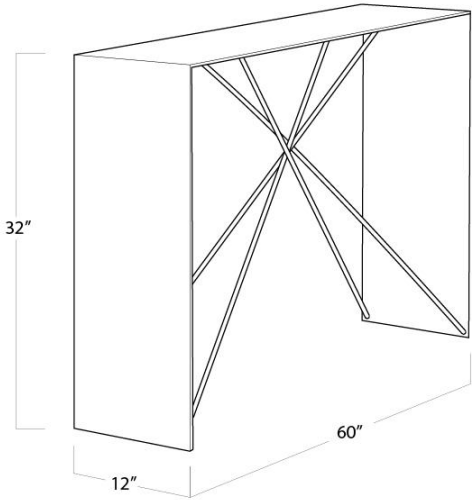

REGINA ANDREW

DETROIT

SPECIFICATION SHEET

LFD - Holland Console Large
30-1101

HEIGHT	32
WIDTH	60
DEPTH	12
MATERIAL	Steel
FINISH	Blackened Steel
NOTES	N/A
FREIGHT ONLY	Yes