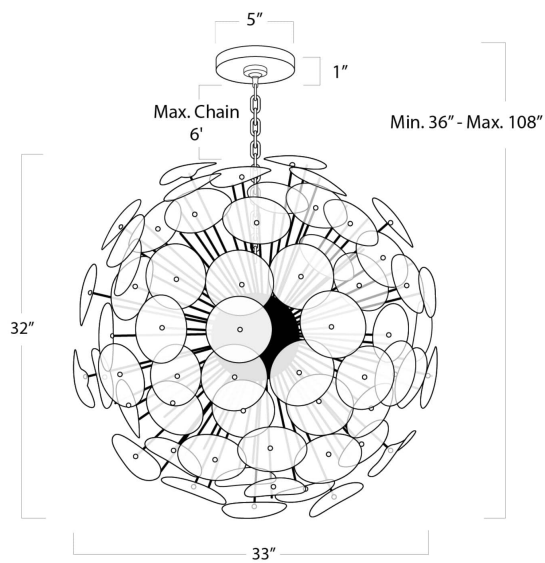

# REGINA ANDREW

DETROIT

## SPECIFICATION SHEET

### Poppy Glass Chandelier Large (Clear) 16-1188CLR

<b>HEIGHT</b>	38
<b>WIDTH</b>	33
<b>DEPTH</b>	33
<b>SHADE DIMS</b>	N/A
<b>SHADE COLOR</b>	N/A
<b>BULB QTY</b>	12
<b>BULB TYPE</b>	B Type Candelabra Base (E12)
<b>SOCKET</b>	E12 Candelabra
<b>WATTAGE</b>	60 Watt Max
<b>WIRING TYPE</b>	Hard Wire
<b>MATERIAL</b>	Glass
<b>FINISH</b>	Natural Brass
<b>NOTES</b>	10 ft of cord and 6 ft of chain
<b>FREIGHT ONLY</b>	No