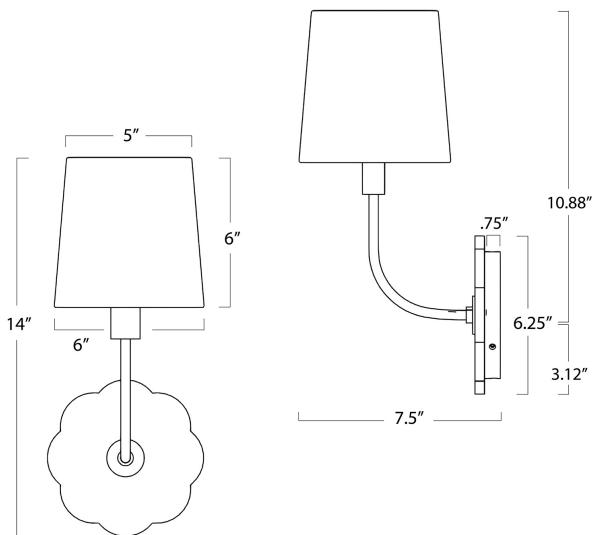

REGINA ANDREW

DETROIT

SPECIFICATION SHEET

Camilla Bent Arm Sconce 15-1119

HEIGHT	14
WIDTH	6
DEPTH	7.5
SHADE DIMS	5 x 6 x 6
SHADE COLOR	Natural Linen
BULB QTY	1
BULB TYPE	B Type Candelabra Base (E12)
SOCKET	E12 Candelabra
WATTAGE	40 Watt Max
WIRING TYPE	Hard Wire
BACKPLATE	6.25 x 6.25 x .75
JUNCTION BOX	10.88 in from top, 3.12 in from bottom, 3.125 in from side
MATERIAL	Alabaster
FINISH	Natural Stone
NOTES	N/A
FREIGHT ONLY	No