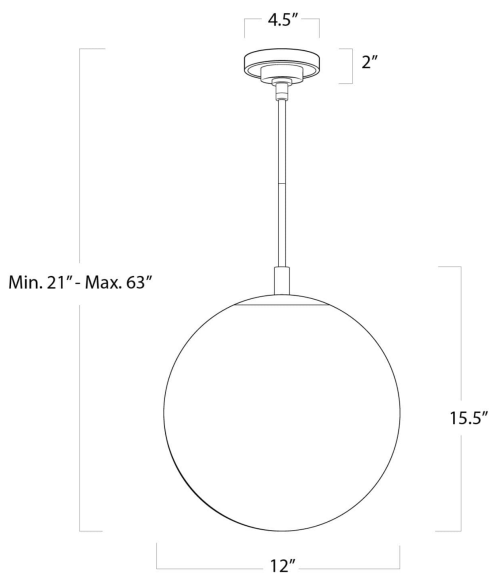

REGINA ANDREW

DETROIT

SPECIFICATION SHEET

Bistro Pendant Small 16-1250

HEIGHT	21
WIDTH	12
DEPTH	12
SHADE DIMS	N/A
SHADE COLOR	N/A
BULB QTY	1
BULB TYPE	A Type Medium Base (E26)
SOCKET	E26 Keyless
WATTAGE	100 Watt Max
WIRING TYPE	Hard Wire
MATERIAL	Steel
FINISH	Oil Rubbed Bronze
NOTES	10 ft of cord
FREIGHT ONLY	No