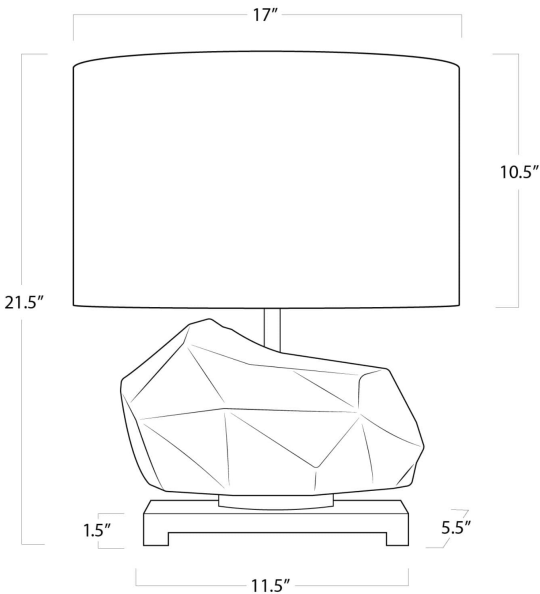

REGINA ANDREW

DETROIT

SPECIFICATION SHEET

Marquise Ceramic Table Lamp (Ivory) 13-1468IV

HEIGHT	21.5
WIDTH	17
DEPTH	17
SHADE DIMS	17 x 17 x 10.5
SHADE COLOR	Natural Linen
BULB QTY	1
BULB TYPE	A Type Medium Base (E26)
SOCKET	E26 3-Way Cast Turn Knob
WATTAGE	3-Way 150 Watt Max
WIRING TYPE	Standard
MATERIAL	Ceramic
FINISH	Ivory
NOTES	N/A
FREIGHT ONLY	No