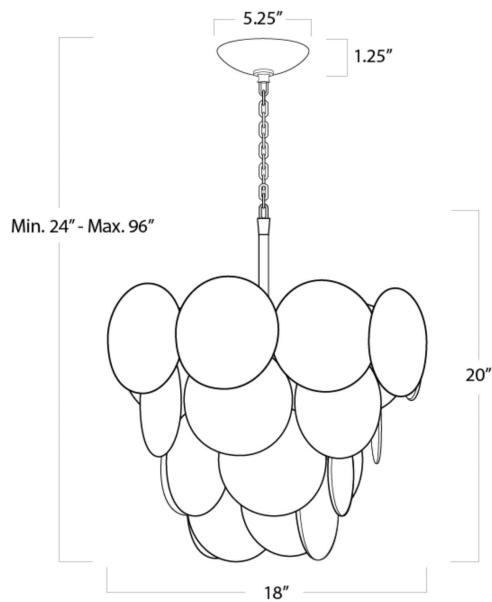

REGINA ANDREW

DETROIT

SPECIFICATION SHEET

Solstice Chandelier 16-1304BI

HEIGHT	24
WIDTH	18
DEPTH	18
SHADE DIMS	N/A
SHADE COLOR	N/A
BULB QTY	4
BULB TYPE	B Type Candelabra Base (E12)
SOCKET	E12 Candelabra
WATTAGE	40 Watt Max
WIRING TYPE	Hard Wire
MATERIAL	Glass
FINISH	White
NOTES	10 ft of cord 6 ft of chain
FREIGHT ONLY	No