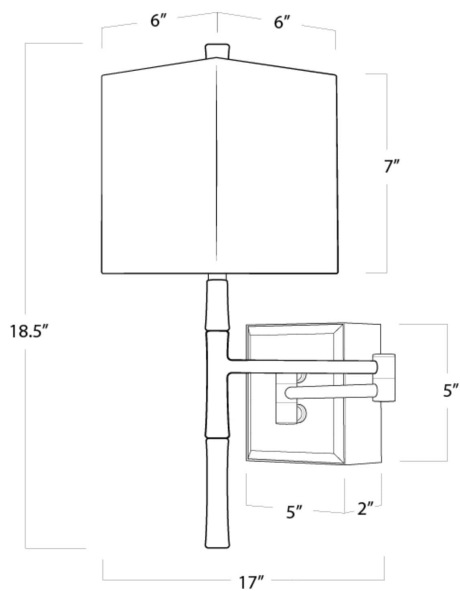

REGINA ANDREW

DETROIT

SPECIFICATION SHEET

Sarina Swing Arm Sconce 15-1143

HEIGHT	17.5
WIDTH	6
DEPTH	18.5
SHADE DIMS	N/A
SHADE COLOR	Natural Linen
BULB QTY	1
BULB TYPE	G Type Medium Base (E26)
SOCKET	E26 Cast Dimmer
WATTAGE	60 Watt Max
WIRING TYPE	Hard Wire
BACKPLATE	5 x 5 x 2
JUNCTION BOX	12 in from top, 6 in from bottom, 2.5 in from side
MATERIAL	Steel
FINISH	Gold Leaf
NOTES	N/A
FREIGHT ONLY	No