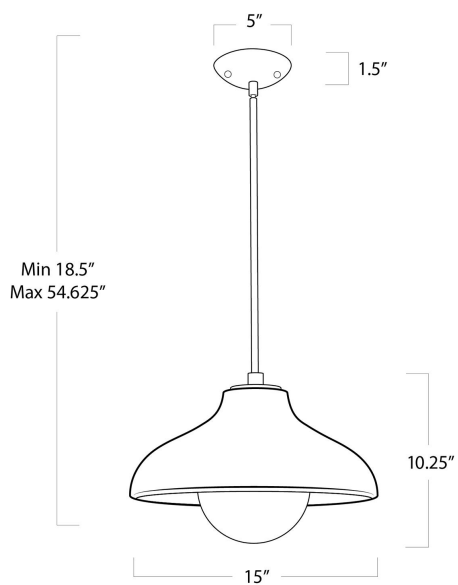

REGINA ANDREW

DETROIT

SPECIFICATION SHEET

Surfside Wood Pendant (Ebony)
16-1349EB

| | |
|---------------------|--------------------------|
| HEIGHT | 18.5 |
| WIDTH | 15 |
| DEPTH | 15 |
| SHADE DIMS | N/A |
| SHADE COLOR | N/A |
| BULB QTY | 1 |
| BULB TYPE | A Type Medium Base (E26) |
| SOCKET | E26 Keyless |
| WATTAGE | 60 Watt Max |
| WIRING TYPE | Hard Wire |
| MATERIAL | Birch Wood |
| FINISH | Ebony |
| NOTES | N/A |
| FREIGHT ONLY | No |