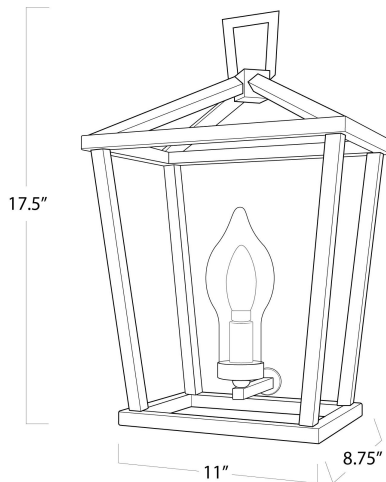

REGINA ANDREW

DETROIT

SPECIFICATION SHEET

Hampton Outdoor Sconce
17-1017

HEIGHT	17.5
WIDTH	11
DEPTH	8.75
SHADE DIMS	N/A
S H A D E	N/A
COLOR	
BULB QTY	1
BULB TYPE	B Type Candelabra Base (E12)
SOCKET	E12 Candelabra
WATTAGE	40 Watt Max
WIRING TYPE	Hard Wire
BACKPLATE	7.25 x .75 x 11.5
JUNCTION BOX	6 in from the bottom / 11.5 from the very top and 5.5 inches in from the widest part.
MATERIAL	Iron
FINISH	Black
NOTES	UL Wet Rated
F R E I G H T	No
ONLY	