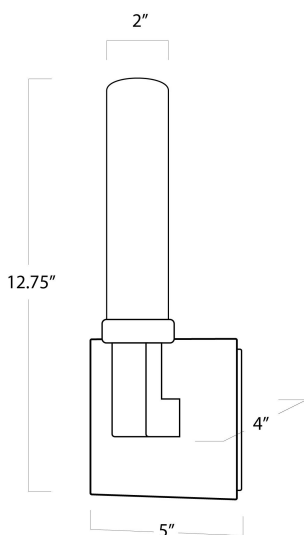

REGINA ANDREW

DETROIT

SPECIFICATION SHEET

Montecito Outdoor Sconce Single 17-1022

HEIGHT	12.75
WIDTH	5
DEPTH	4
SHADE DIMS	N/A
SHADE COLOR	N/A
BULB QTY	1
BULB TYPE	B Type Candelabra Base (E12)
SOCKET	E12 Candelabra
WATTAGE	40 Watt Max
WIRING TYPE	Hard Wire
BACKPLATE	5 x 5 x 1
JUNCTION BOX	N/A
MATERIAL	Iron
FINISH	Black
NOTES	UL Wet Rated
FREIGHT ONLY	No