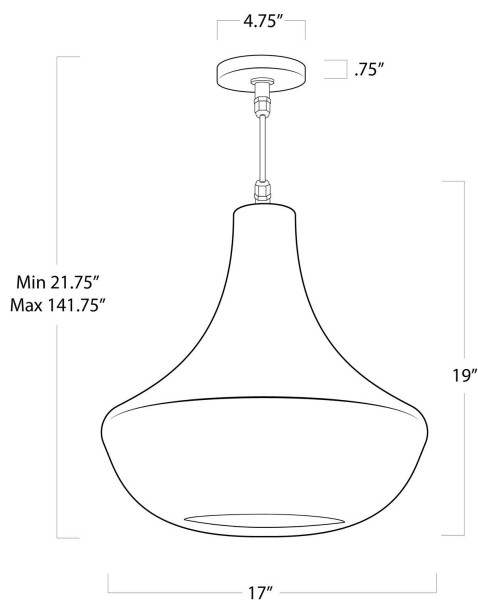

REGINA ANDREW

DETROIT

SPECIFICATION SHEET

Vista Outdoor Chandelier (White) 17-1024WT

HEIGHT	21.75
WIDTH	17
DEPTH	17
SHADE DIMS	N/A
SHADE COLOR	N/A
BULB QTY	1
BULB TYPE	A Type Medium Base (E26)
SOCKET	E26 Keyless
WATTAGE	40 Watt Max
WIRING TYPE	Hard Wire
MATERIAL	Plastic
FINISH	White
NOTES	UL Wet Rated
FREIGHT ONLY	No