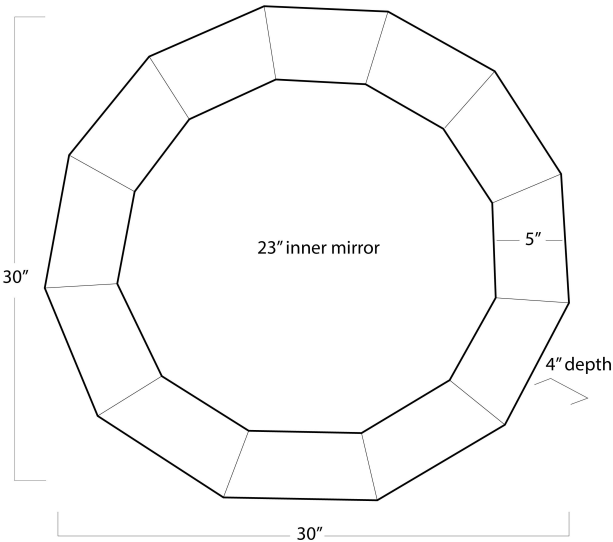

REGINA ANDREW

DETROIT

SPECIFICATION SHEET

Ares Bone Mirror
21-1121NAT

HEIGHT	30
WIDTH	30
DEPTH	4
INNER MIRROR DIM	23
FRAME WIDTH	5
NOTES	N/A
FREIGHT ONLY	No