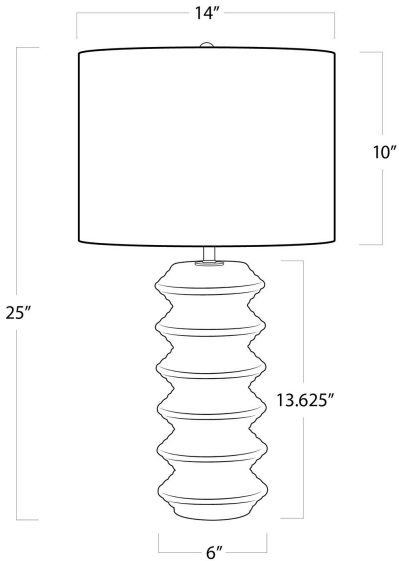

REGINA ANDREW

DETROIT

SPECIFICATION SHEET

Nova Wood Table Lamp
13-1522

HEIGHT	25
WIDTH	14
DEPTH	14
SHADE DIMS	14 x 14 x 10
SHADE COLOR	Natural Linen
BULB QTY	1
BULB TYPE	A Type Medium Base (E26)
SOCKET	E26 3-Way Cast Turn Knob
WATTAGE	3-Way 150 Watt Max
WIRING TYPE	Standard
MATERIAL	Birch Wood
FINISH	White
NOTES	N/A
FREIGHT ONLY	No