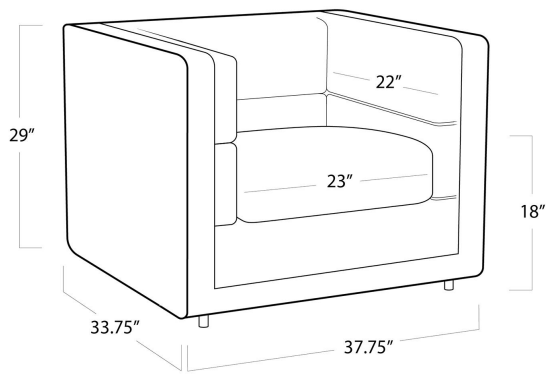

REGINA ANDREW

DETROIT

SPECIFICATION SHEET

Alexis Linen Chair
32-1164LIN

HEIGHT	29
WIDTH	37.75
DEPTH	33.75
SEAT HEIGHT	18
SEAT DEPTH	22
ARM HEIGHT	N/A
NOTES	N/A
FREIGHT ONLY	Yes