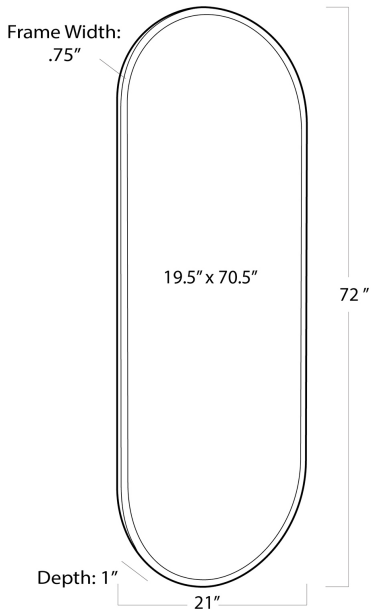

## SPECIFICATION SHEET

Doris Dressing Room Mirror Large (Natural Brass)  
21-1134NB

|                         |             |
|-------------------------|-------------|
| <b>HEIGHT</b>           | 72          |
| <b>WIDTH</b>            | 21          |
| <b>DEPTH</b>            | 1           |
| <b>INNER MIRROR DIM</b> | 19.5 x 70.5 |
| <b>FRAME WIDTH</b>      | .75         |
| <b>NOTES</b>            | N/A         |
| <b>FREIGHT ONLY</b>     | Yes         |