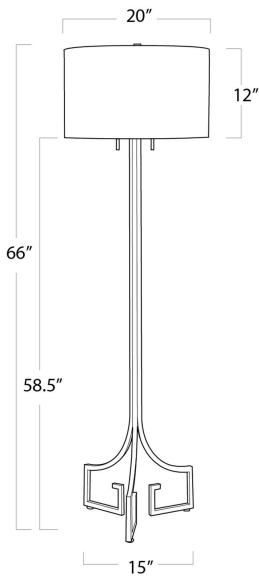

REGINA ANDREW

DETROIT

SPECIFICATION SHEET

Le Chic Floor Lamp (Antique Gold Leaf) 14-1006AGL

HEIGHT	66
WIDTH	20
DEPTH	20
SHADE DIMS	20 x 20 x 12
SHADE COLOR	Natural Linen
BULB QTY	2
BULB TYPE	A Type Medium Base (E26)
SOCKET	E26 S-Cluster Pull Chain
WATTAGE	75 Watt Max
WIRING TYPE	Standard
MATERIAL	Steel
FINISH	Antique Gold Leaf
NOTES	8 ft of cord
FREIGHT ONLY	No