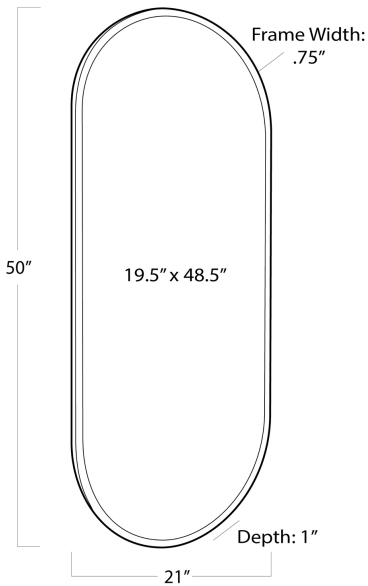

REGINA ANDREW

DETROIT

SPECIFICATION SHEET

Doris Dressing Room Mirror Small (Steel)
21-1133STL

HEIGHT	50
WIDTH	21
DEPTH	1
INNER MIRROR DIM	19.5 x 48.5
FRAME WIDTH	.75
NOTES	N/A
FREIGHT ONLY	No