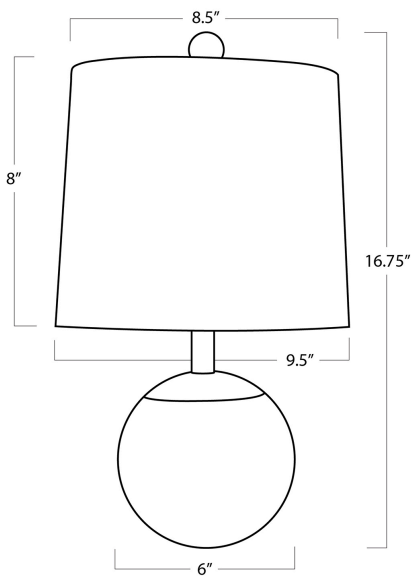

REGINA ANDREW

DETROIT

SPECIFICATION SHEET

Christie Crystal Mini Lamp 13-1517

HEIGHT	16
WIDTH	9.5
DEPTH	9.5
SHADE DIMS	8.5 x 9.5 x 8
SHADE COLOR	Natural Linen
BULB QTY	1
BULB TYPE	B Type Candelabra Base (E12)
SOCKET	E12 Candelabra w Line Switch
WATTAGE	60 Watt Max
WIRING TYPE	French Wire
MATERIAL	Crystal
FINISH	Clear
NOTES	N/A
FREIGHT ONLY	No