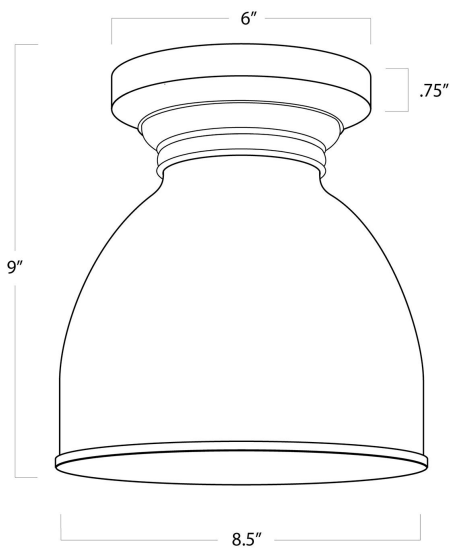

REGINA ANDREW

DETROIT

SPECIFICATION SHEET

Pantry Flush Mount (Natural Brass)
16-1355NB

HEIGHT	9
WIDTH	8.5
DEPTH	8.5
SHADE DIMS	N/A
SHADE COLOR	N/A
BULB QTY	1
BULB TYPE	G Type Medium Base (E26)
SOCKET	E26 Keyless
WATTAGE	60 Watt Max
WIRING TYPE	Hard Wire
MATERIAL	Steel
FINISH	Natural Brass
NOTES	N/A
FREIGHT ONLY	No