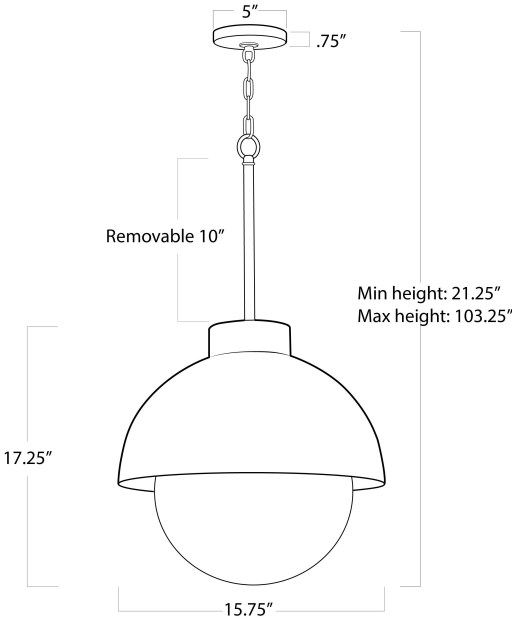

REGINA ANDREW

DETROIT

SPECIFICATION SHEET

Montreux Pendant (Natural Brass)
16-1383NB

HEIGHT	21.25
WIDTH	15.75
DEPTH	15.75
SHADE DIMS	N/A
SHADE COLOR	N/A
BULB QTY	1
BULB TYPE	A Type Medium Base (E26)
SOCKET	E26 Keyless
WATTAGE	60 Watt Max
WIRING TYPE	Hard Wire
MATERIAL	Steel
FINISH	Natural Brass
NOTES	N/A
FREIGHT ONLY	No