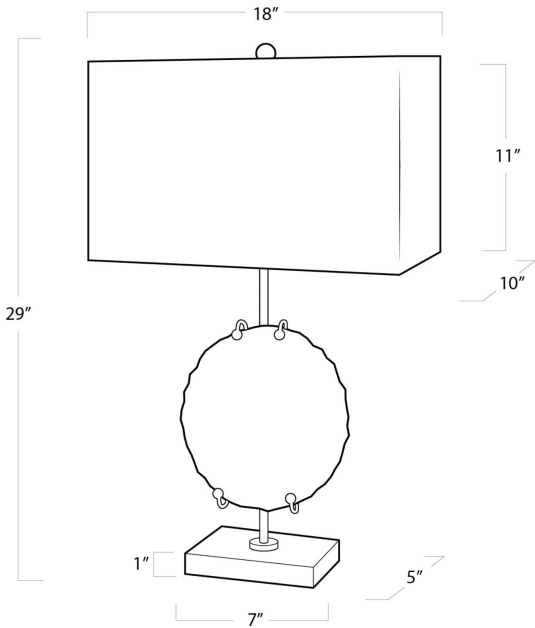

REGINA ANDREW

DETROIT

SPECIFICATION SHEET

Exhibit Table Lamp (Gold and Smoke Agate)
13-1162

HEIGHT	29
WIDTH	18
DEPTH	10
SHADE DIMS	18 x 10; 18 x 10; 11
SHADE COLOR	Natural Linen
BULB QTY	1
BULB TYPE	A Type Medium Base (E26)
SOCKET	E26 3-Way Cast Turn Knob
WATTAGE	3-Way 150 Watt Max
WIRING TYPE	Standard
MATERIAL	Agate
FINISH	Smoke
NOTES	8 ft of cord
FREIGHT ONLY	No