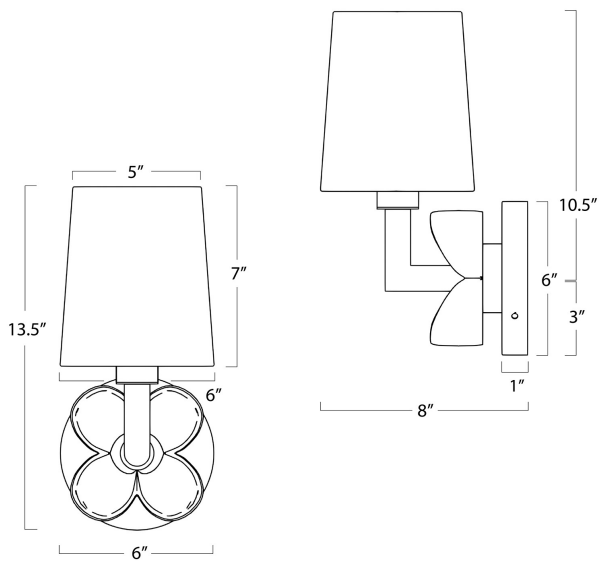

REGINA ANDREW

DETROIT

SPECIFICATION SHEET

Bella Sconce (Polished Nickel)
15-1213PN

HEIGHT	13.5
WIDTH	6
DEPTH	8
SHADE DIMS	5 x 6 x 7
SHADE COLOR	Natural Linen
BULB QTY	1
BULB TYPE	A Type Medium Base (E26)
SOCKET	E26 Keyless
WATTAGE	40 Watt Max
WIRING TYPE	Hard Wire
BACKPLATE	6 dia x 1
JUNCTION BOX	10.5 in from top, 3 in from bottom, 3 from side
MATERIAL	Steel
FINISH	Polished Nickel
NOTES	N/A
FREIGHT ONLY	No